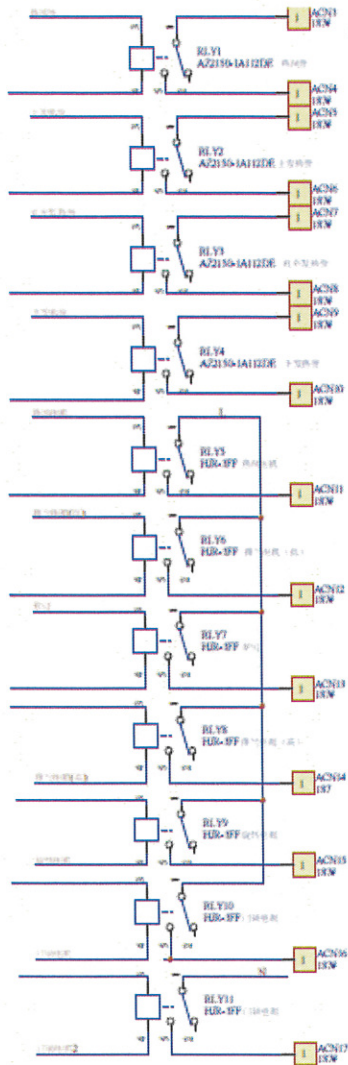

Circuit diagram document

Detail of: Built-in Oven

Main circuit for 65EAE42X with plug:

Main circuit for 65EAE42X without plug:

Power supply board:

Display board:

— End of Annex III —